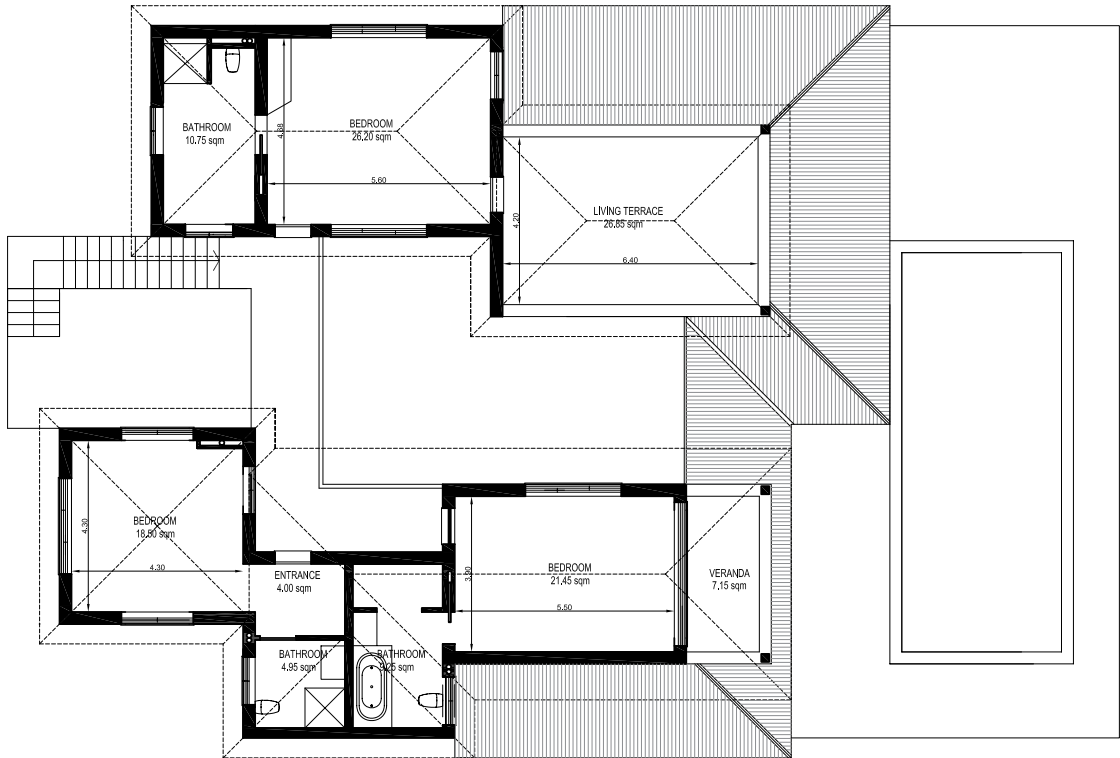

## 4 BEDROOM GROUND FLOOR

GROSS EXTERNAL AREAS - 136.25 sqm  
 GROSS INTERNAL AREAS - 108.60 sqm  
 BUILT EXTERNAL AREAS - 182.35 sqm

### OVERVIEW

BEDROOMS | 4

BATHROOMS | 5

POOL | 1

258 sqm  
 TOTAL EXTERNAL AREAS

## 4 BEDROOM FIRST FLOOR

GROSS EXTERNAL AREAS - 121.75 sqm

GROSS INTERNAL AREAS - 98.65 sqm

BUILT EXTERNAL AREAS - 62.85 sqm

### TOTAL AREAS

GROSS EXTERNAL AREA

258 sqm

GROSS INTERNAL AREA

207.25 sqm

BUILT EXTERNAL AREA

245.2 sqm