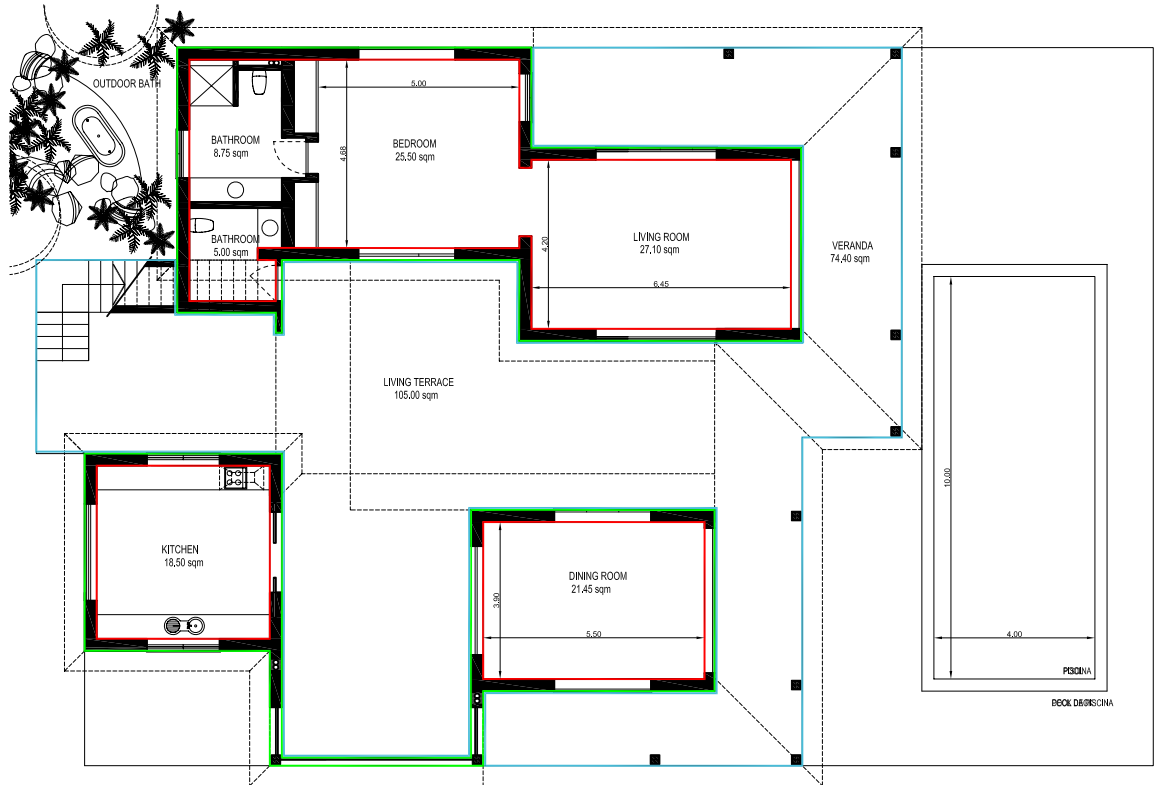

## 4 BEDROOM GROUND FLOOR

GROSS EXTERNAL AREAS - 136.25 sqm  
 GROSS INTERNAL AREAS - 108.60 sqm  
 BUILT EXTERNAL AREAS - 182.35 sqm

### OVERVIEW

BEDROOMS | 4

BATHROOMS | 5

POOL | 1

258 sqm  
 TOTAL EXTERNAL AREAS

## 4 BEDROOM FIRST FLOOR

GROSS EXTERNAL AREAS - 121.75 sqm

GROSS INTERNAL AREAS - 98.65 sqm

BUILT EXTERNAL AREAS - 62.85 sqm

### TOTAL AREAS

GROSS EXTERNAL AREA

258 sqm

GROSS INTERNAL AREA

207.25 sqm

BUILT EXTERNAL AREA

245.2 sqm